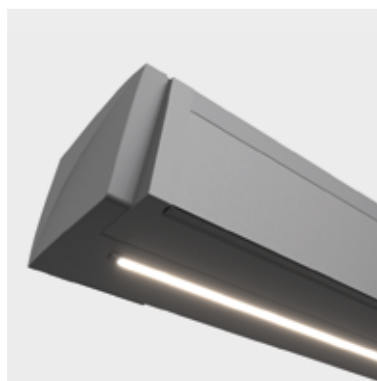

TRENDLINE ARTBOX

NEW PRODUCTS

DESIGN MEETS TECHNOLOGY

DESIGN & FUNCTION

The clever design, with a minimal gap between awning system and wall that features an additional protective seal to prevent water egress during driving rain, allows for installation that gives a smooth, virtually flush finish. Thanks to concealed brackets and power connection fully integrated into the cassette, the Artbox also impresses with its compact overall design.

LED LIGHTING

The LED light bar allows for continuous lighting of up to 7 metres, and can be conveniently operated using the awning's hand-held remote control unit. In addition, both power supply unit and remote control dimmer for the LED light bar are integrated into the cassette, and therefore invisible.

VARIOVOLANT VARIOMOTION

The variovolant for the Artbox is directly integrated into the drop profile. The ballast profile retracts fully, making it flush with the drop profile. The variovolant can be supplied in a system width of up to 6 metres, enabling you to enjoy shade and privacy even when the sun is low. Choose between crank or motor drive to operate the variovolant.

System width
up to
7 m

Compact slimline design and sophisticated technology: the new TRENDLINE ARTBOX from **WOUNDWO** is the new, universal cassette awning for patios, balconies and loggias. The perfect finishing touch for contemporary minimalist architecture. The TRENDLINE ARTBOX is available with an optional additional Vario valance that is directly integrated in the profile and can be used with projections of up to 3.5 metres (with Vario valance up to 3 metres) and awning widths of up to 7 metres (with Vario valance up to 6 metres).