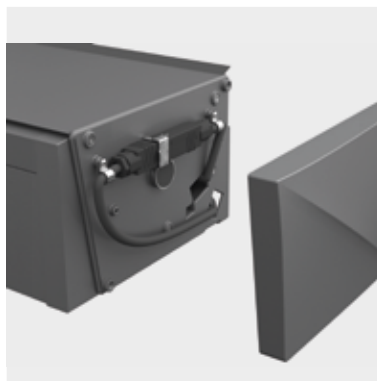

TRENDLINE ARTBOX

NEW PRODUCTS

DESIGN MEETS TECHNOLOGY

DESIGN & FUNCTION

The clever design, with a minimal gap between awning system and wall that features an additional protective seal to prevent water egress during driving rain, allows for installation that gives a smooth, virtually flush finish. Thanks to concealed brackets and power connection fully integrated into the cassette, the Artbox also impresses with its compact overall design.

LED LIGHTING

The LED light bar allows for continuous lighting of up to 7 metres, and can be conveniently operated using the awning's hand-held remote control unit. In addition, both power supply unit and remote control dimmer for the LED light bar are integrated into the cassette, and therefore invisible.

VARIOVOLANT VARIOMOTION

The variovolant for the Artbox is directly integrated into the drop profile. The ballast profile retracts fully, making it flush with the drop profile. The variovolant can be supplied in a system width of up to 6 metres, enabling you to enjoy shade and privacy even when the sun is low. Choose between crank or motor drive to operate the variovolant.

System width
up to
7 m

Compact slimline design and sophisticated technology: the new TRENDLINE ARTBOX from **WOUNDWO** is the new, universal cassette awning for patios, balconies and loggias. The perfect finishing touch for contemporary minimalist architecture. The TRENDLINE ARTBOX is available with an optional additional Vario valance that is directly integrated in the profile and can be used with projections of up to 3.5 metres (with Vario valance up to 3 metres) and awning widths of up to 7 metres (with Vario valance up to 6 metres).