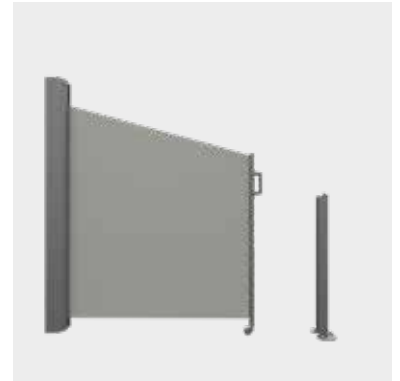

SIDELINE SLOPE

side wall awnings
with an oblique angle of 1 - 20°
Max. width 2,500 mm
Max. projection 4,000 mm

RETRACTION AID

When placed on secure and level surfaces a roller serves as a retraction aid, thereby making the job of extending and retracting the awning much easier.

SLOWMOTION

The patented rolling braking system enables safe, controlled and smooth retraction of the SIDELINE from all positions, without undue effort. In addition, the mechanism prevents any violent striking of the front profile on the cassette, thereby protecting it from damage in the event of an accidental operating error.