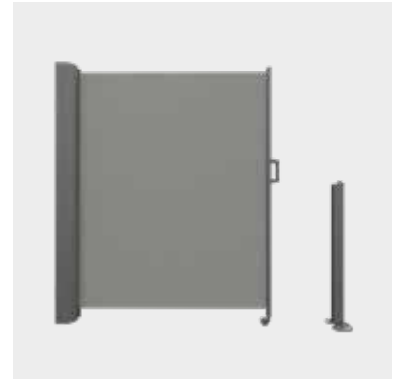

SIDELINE

side wall awnings

Max. height 2,100 mm

Max. projection 4,000 mm

RETRACTION AID

When placed on secure and level surfaces a roller serves as a retraction aid, thereby making the job of extending and retracting the awning much easier.

SLOWMOTION

The patented rolling braking system enables safe, controlled and smooth retraction of the SIDELINE from all positions, without undue effort. In addition, the mechanism prevents any violent striking of the front profile on the cassette, thereby protecting it from damage in the event of an accidental operating error.